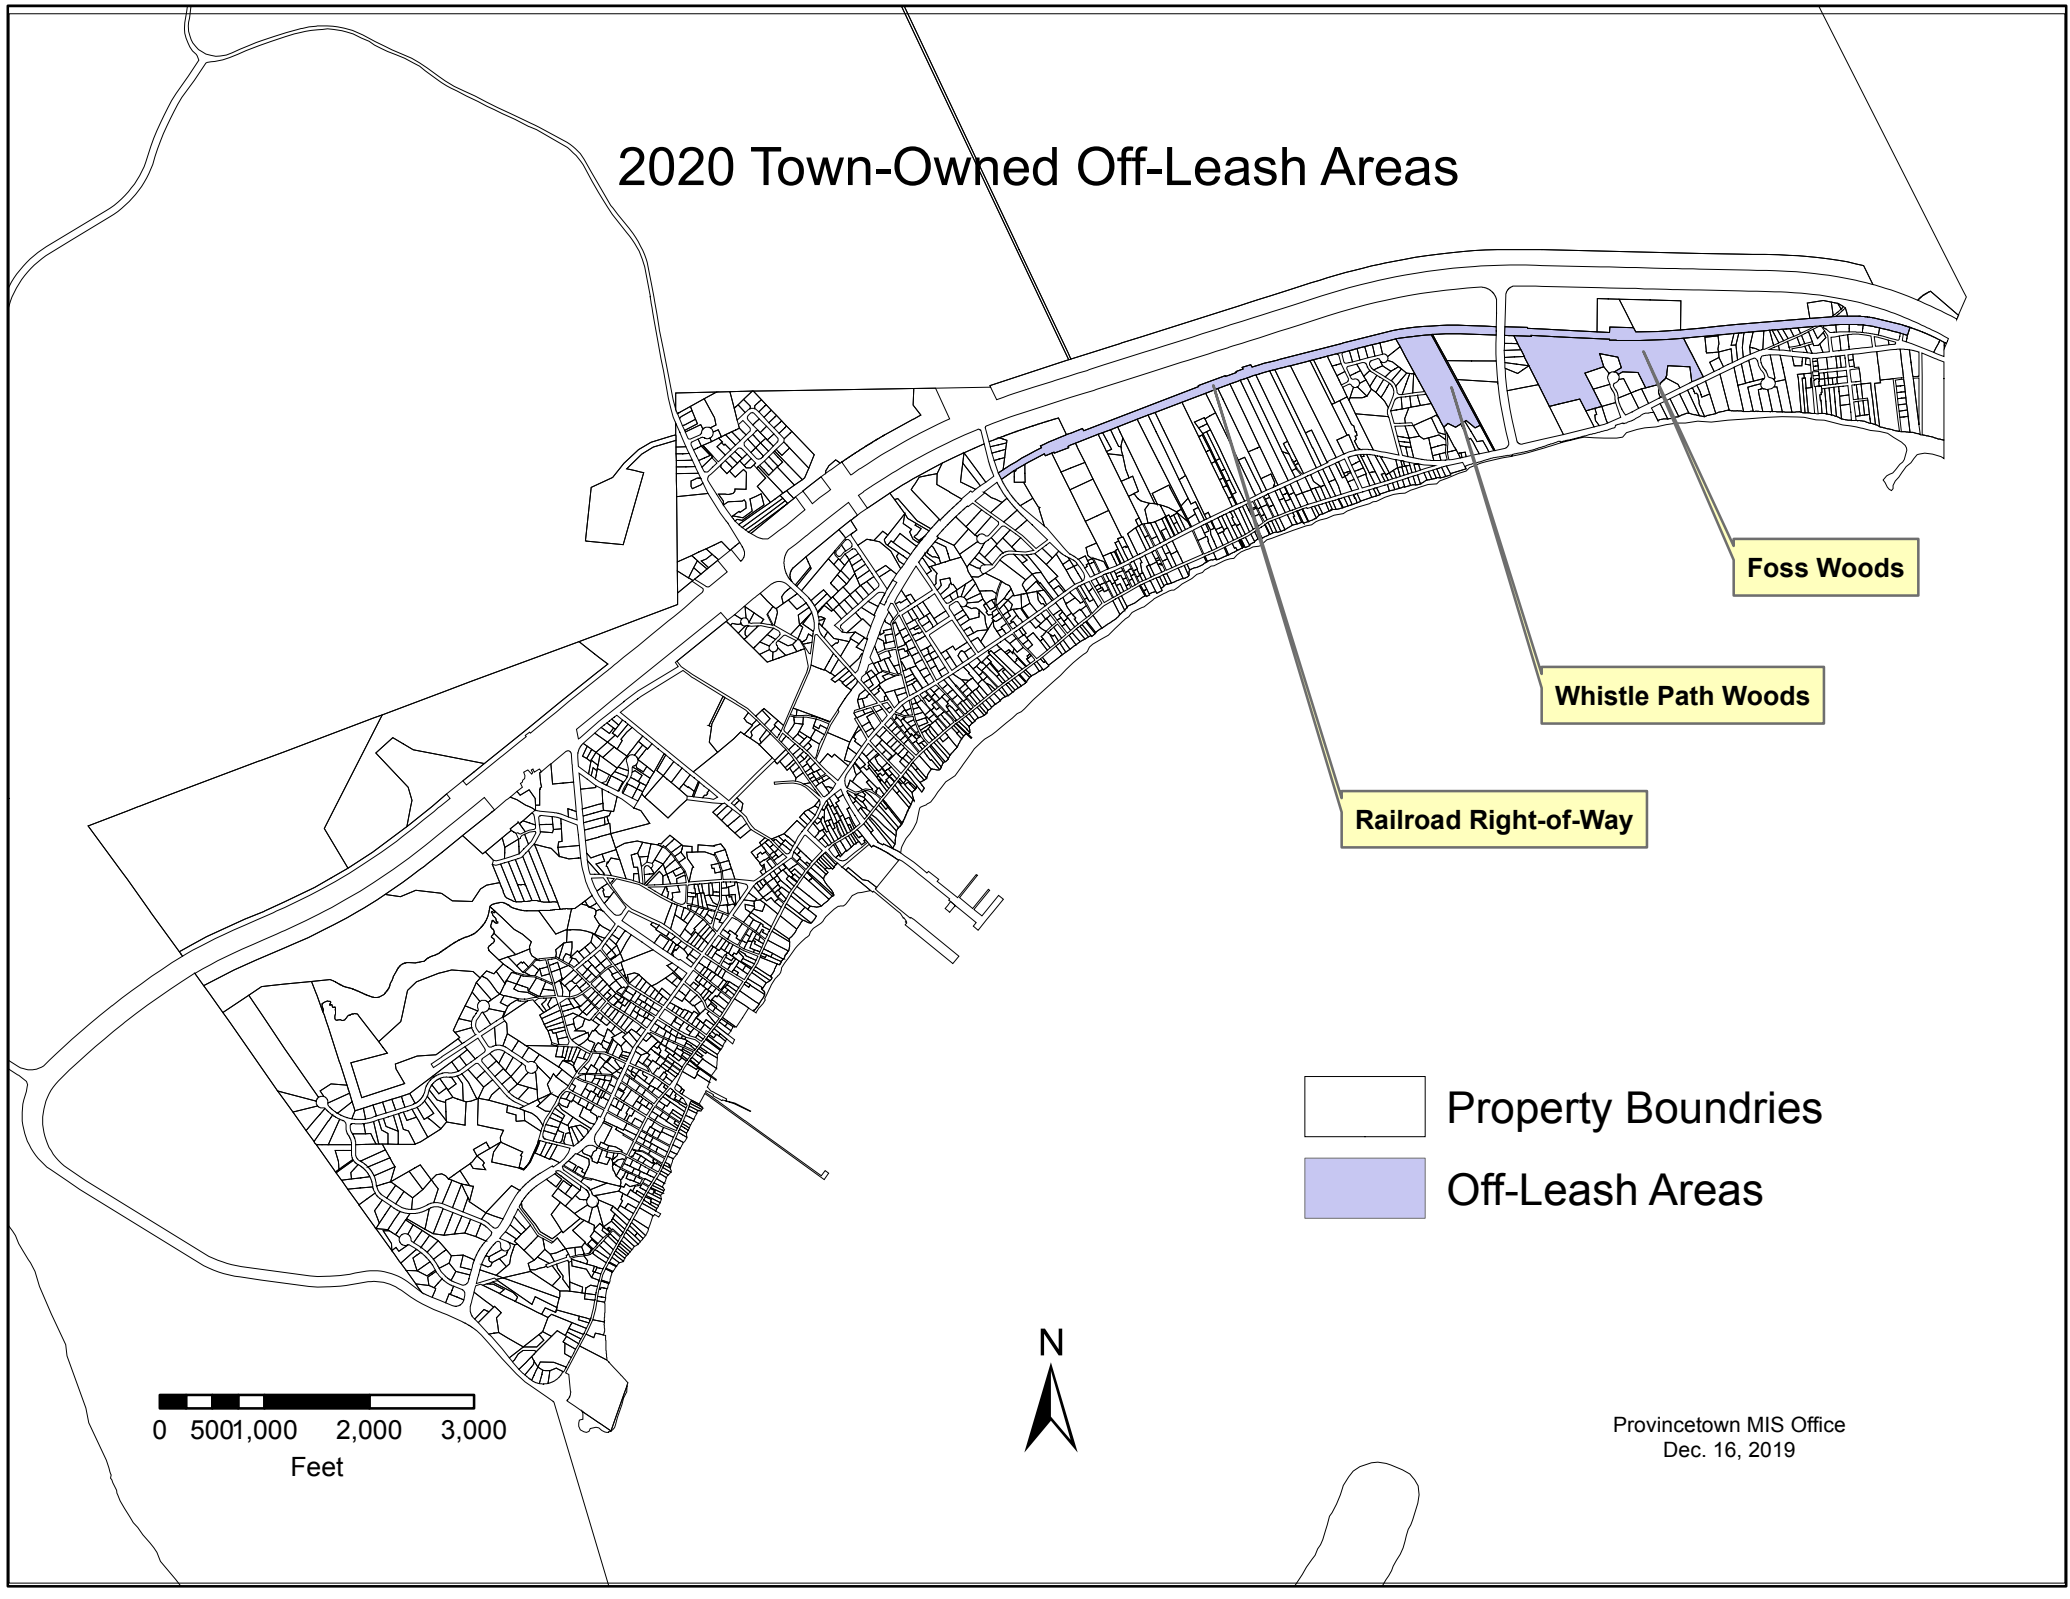

2020 Town-Owned Off-Leash Areas

Foss Woods

Whistle Path Woods

Railroad Right-of-Way

- Property Boundries
- Off-Leash Areas

0 500 1,000 2,000 3,000
Feet

Provincetown MIS Office
Dec. 16, 2019